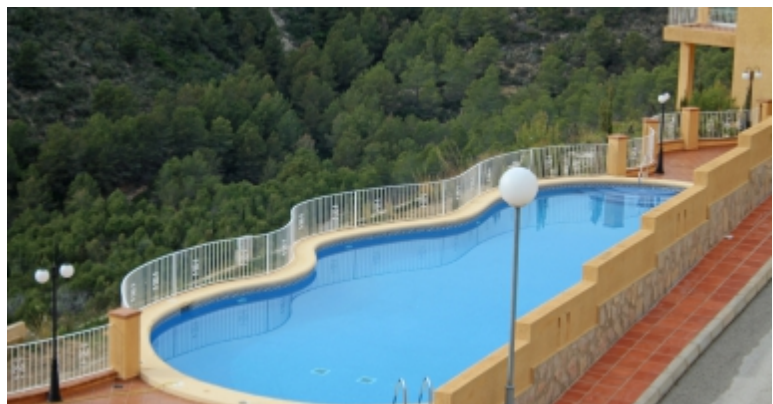

SELECT Villas
of Moraira

+34 966 490 861

+34 677 197 159

info@select-villas.es

APARTMENT RE-SALE BENITACHELL REF: 02866M

BENITACHELL - MONTECALA CDS

Exclusive

90.000€

2 BEDROOMS

1 BATHROOMS

59M²

59M²

POOL

www.select-villas.es

Avenida de Madrid 5, 03724 Moraira, Alicante